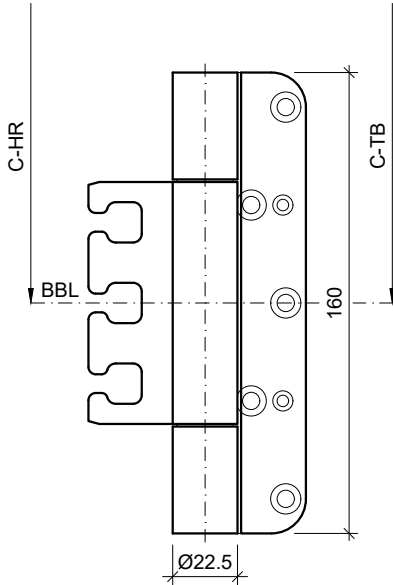

VX7939/FD/160-4 18/5 (HR)
Edelstahl matt

VX 7859/FD/160-4 15/5 (HR)
Edelstahl matt

SZ = Stahlzargen, HR = Holzrahmen, HZ = Holzzargen