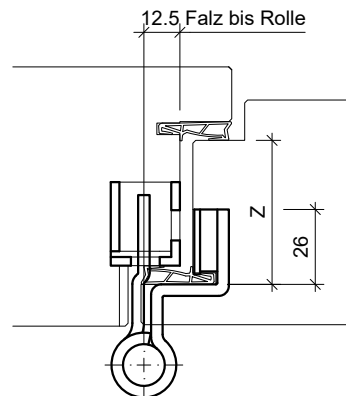

VX7939/FD/160-4 18/5 (HR)
Edelstahl matt

VX 7859/FD/160-4 15/5 (HR)
Edelstahl matt

SZ = Stahlzargen, HR = Holzrahmen, HZ = Holzzargen