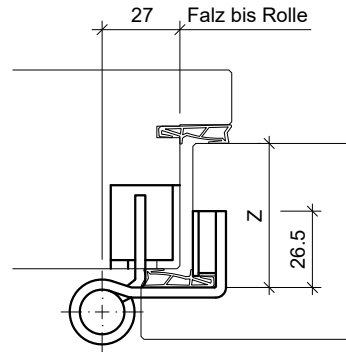

VX7939/FD/160-4 18/5 (HR)
Edelstahl matt

VX 7859/FD/160-4 15/5 (HR)
Edelstahl matt

SZ = Stahlzargen, HR = Holzrahmen, HZ = Holzzargen