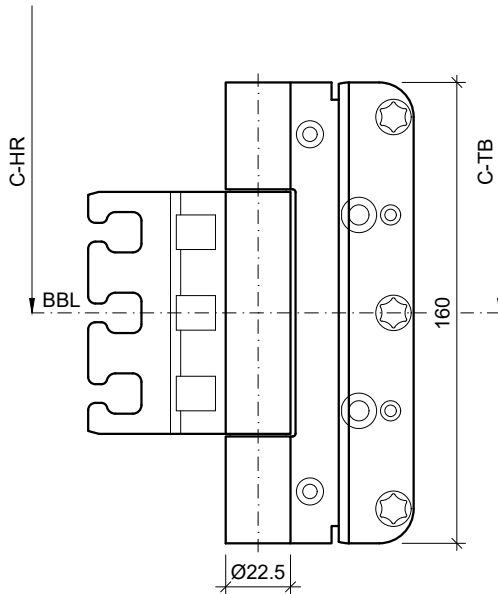

VX7939/FD/160-4 18/5 (HR)
Edelstahl matt

VX 7859/FD/160-4 15/5 (HR)
Edelstahl matt

SZ = Stahlzargen, HR = Holzrahmen, HZ = Holzzargen